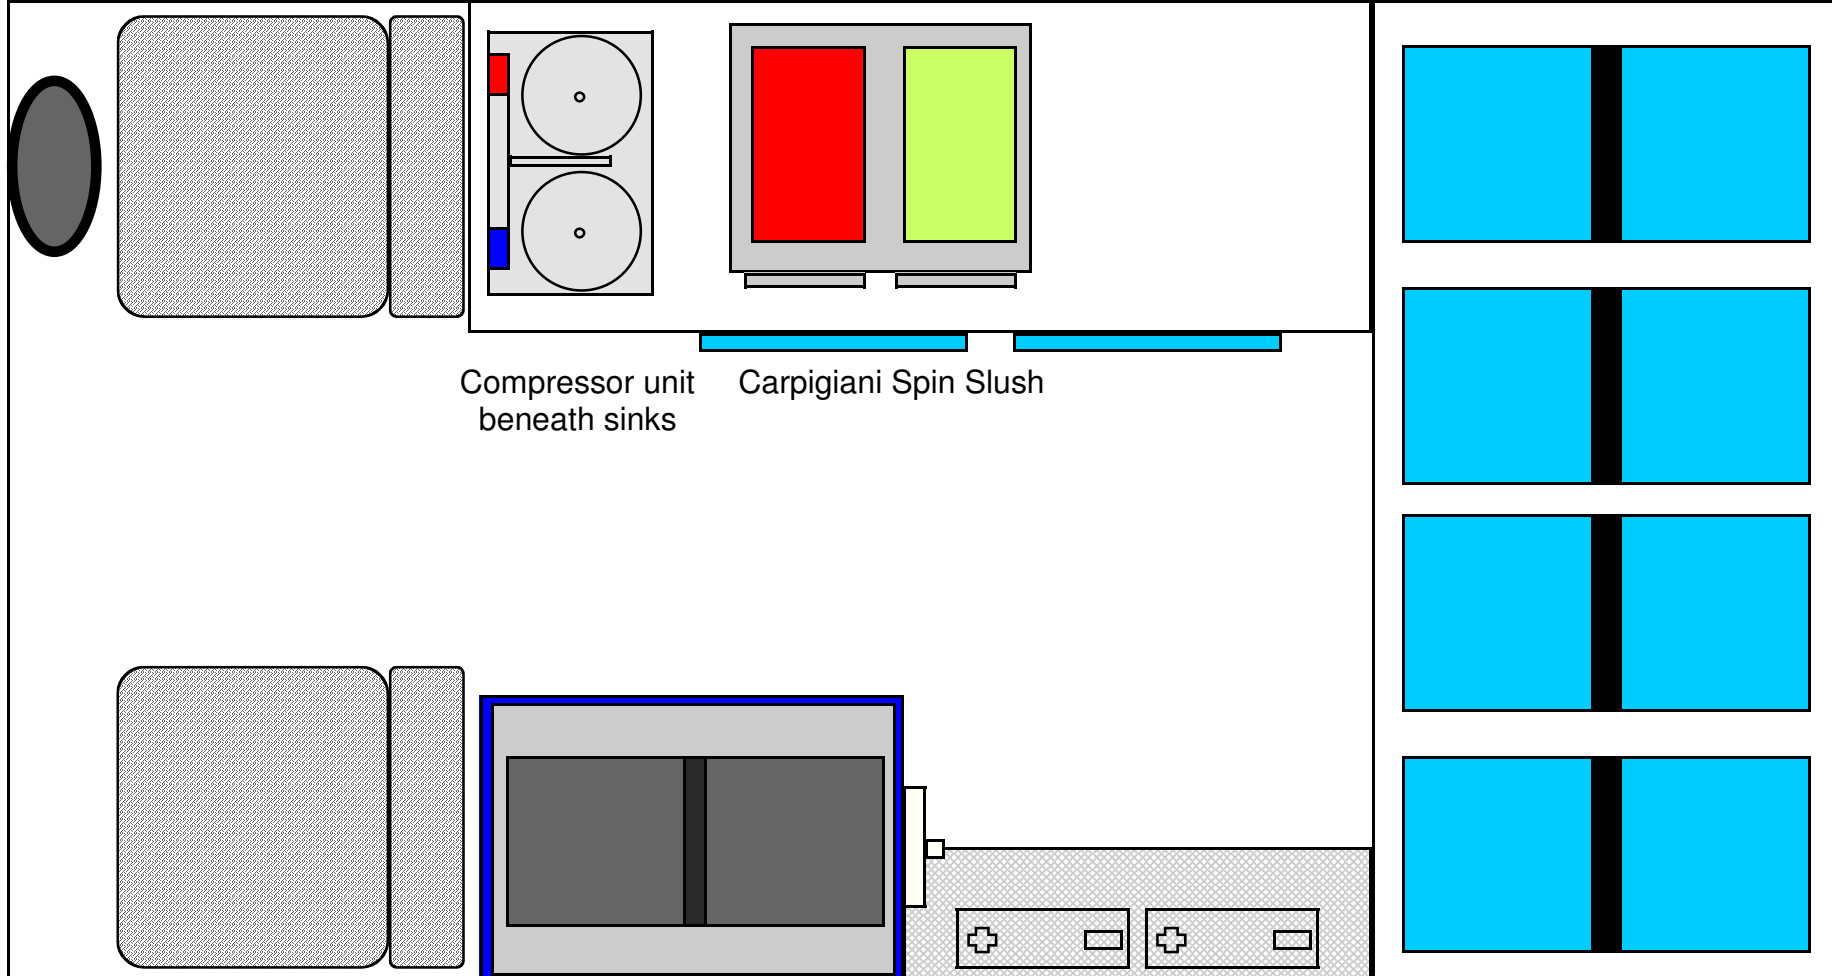

3. Whitby Layout with Power Pack System

Twin sink unit

Whitby style side by side chiller

Whitby moulded 4 lid freezer

Compressor unit
beneath sinks

Carpigiani Spin Slush

Passenger seat layout

Carpigiani Rapida

Power Pack System below serving counter