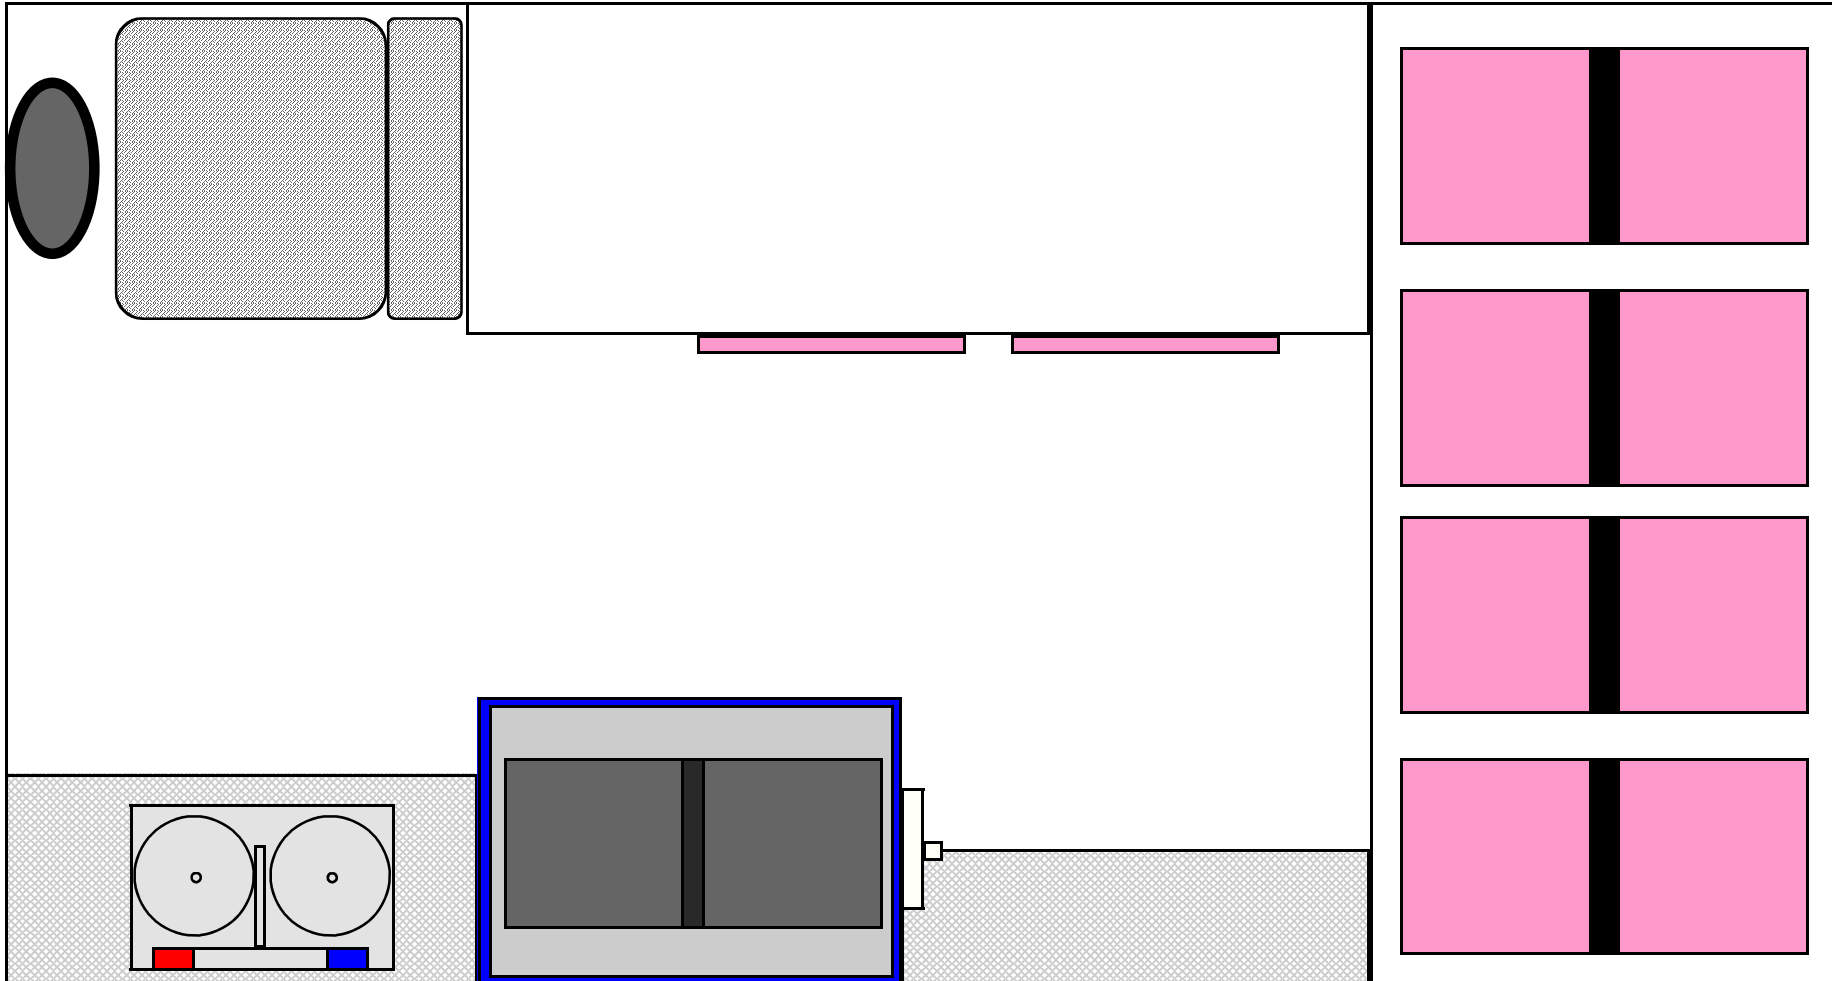

**2. Standard Whitby Layout  
with no passenger seat**

Whitby style side by side chiller

Whitby moulded 4 lid freezer

Twin sink unit

Carpigiani Rapida

Compressor unit beneath serving counter