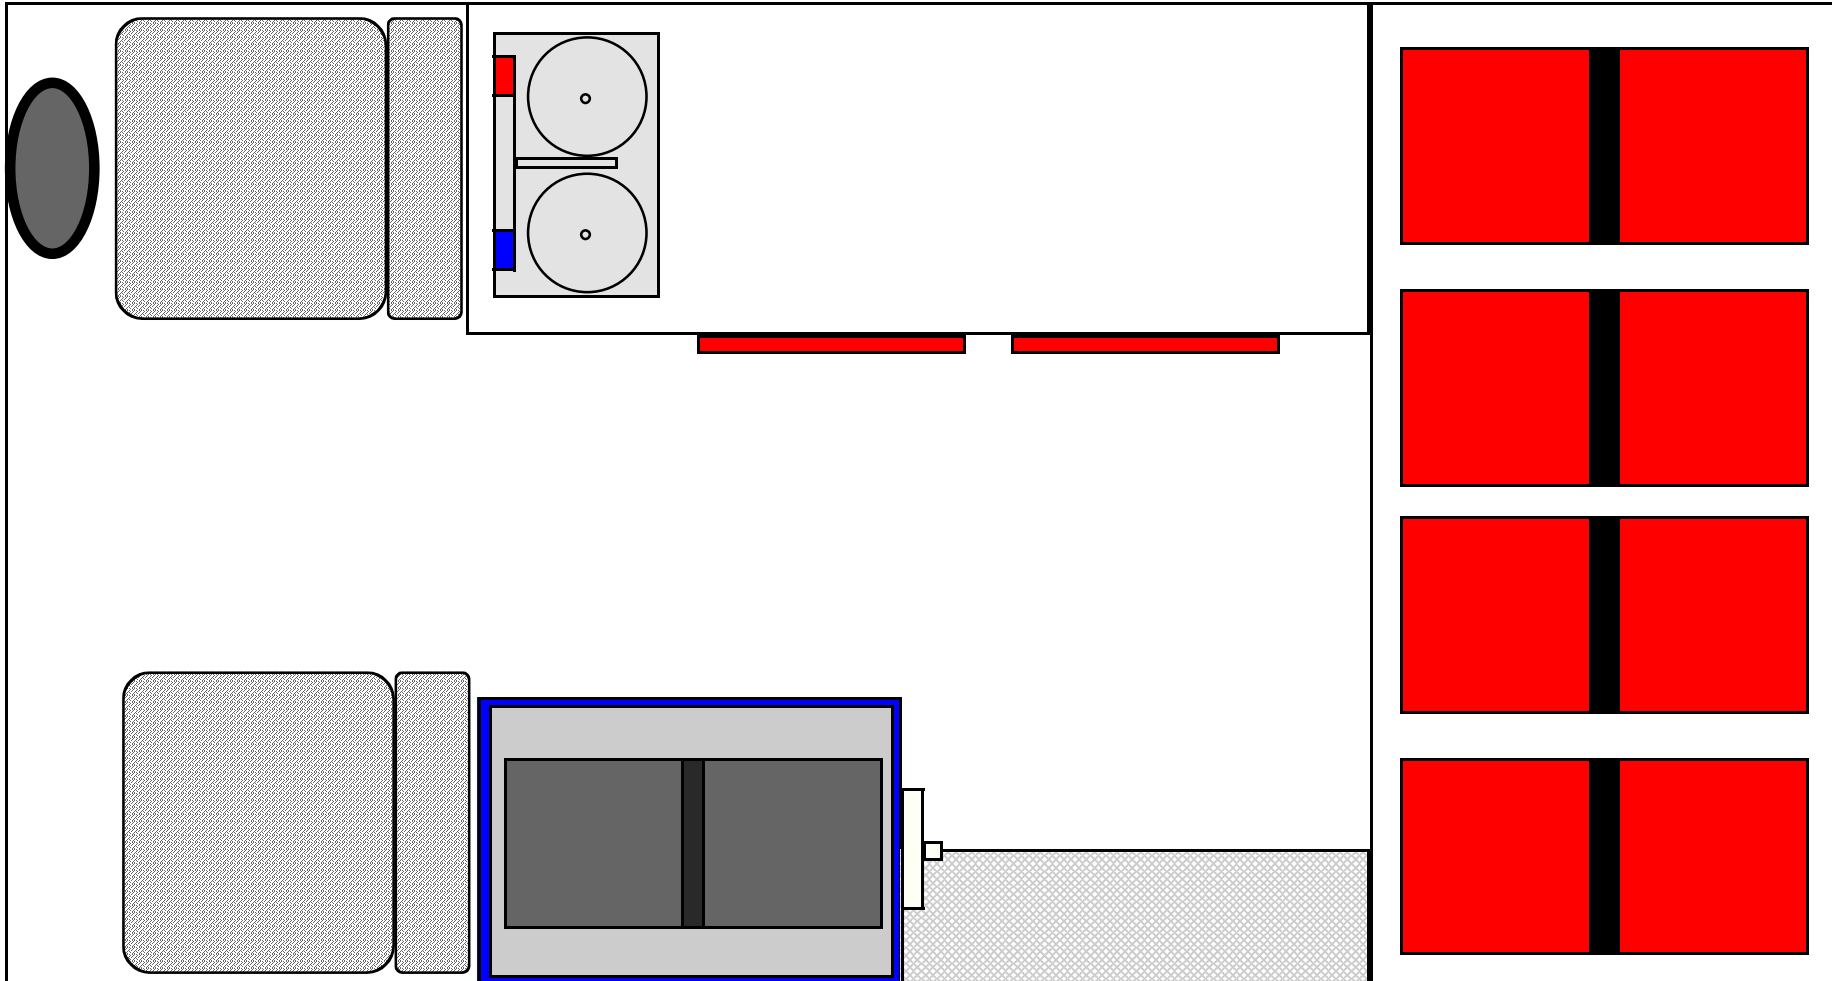

1. Standard Whitby Layout

Twin sink unit

Whitby style side by side chiller

Whitby moulded 4 lid freezer

Passenger seat layout

Carpigiani Rapida

Compressor unit beneath serving counter